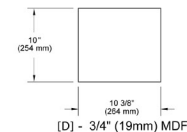

[B] - 3/4" (19mm) MDF

[D] - 3/4" (19mm) MDF

Parts List

Recommended Power Rating of 150 - 300 Watts RMS

PROTECTED BY US PATENT #7,433,485

Maximize your subwoofer's performance

STREETWIRES

MTXENCL@STREETWIRES.COM