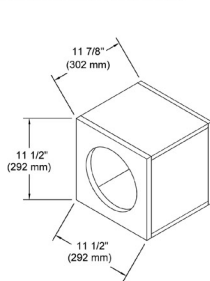

Sealed Enclosure

Net Internal Volume: 0.60 ft³