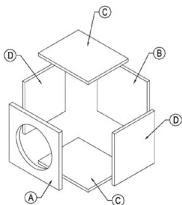

Sealed Enclosure

Net Internal Volume: 0.60 ft³