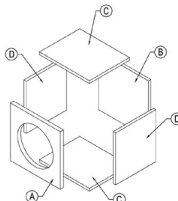

Net Internal Volume: 0.60 ft³

Parts List

Specifications