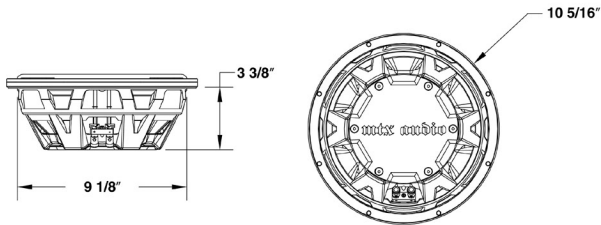

Recommended Power Rating of 150 - 300 Watts RMS

PROTECTED BY US PATENT #7,433,485

**THUNDER • JACKHAMMER • AXE • SLESEHAMMER • THUNDERFORM
AMPLIFIERS • SUBWOOFERS • SPEAKERS • ENCLOSURES • MARINE**