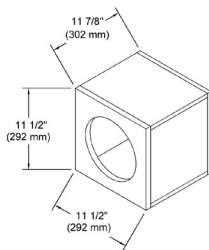

Net Internal Volume: 0.60 ft³

Parts List

Specifications