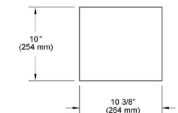

[D] - 3/4" (19mm) MDF

Maximize your subwoofer's performance
STREETWIRES
www.streetwires.com