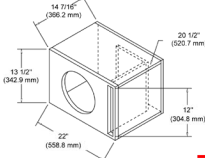

Vented Enclosure

Net Internal Volume: 1.45 ft³

Parts List