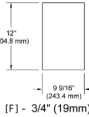

[F] - 3/4" (19mm) MDF