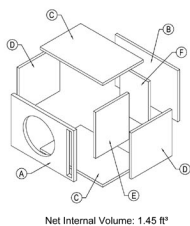

Vented Enclosure

Net Internal Volume: 1.45 ft³

Parts List