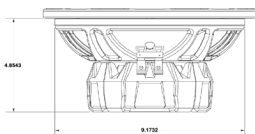

Recommended Power Rating of 100 - 200 Watts RMS

2149028