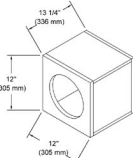

Sealed Enclosure

Net Internal Volume: 0.75 ft³

Parts List