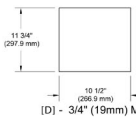

Wiring Configuration

A 4Ω speaker will represent a 4Ω load.

A 4Ω speaker will represent a 2Ω load.

A 4Ω speaker will represent a 1Ω load.

A 4Ω speaker will represent a 1.33Ω load.

Parameters

Los parámetros. Paramètres. Parameter

Specifications

Recommended Power Rating of 100 - 200 Watts RMS

2149028

Sealed Enclosure

Net Internal Volume: 0.75 ft³

Parts List

[A] - 3/4" (19mm) MDF

[B] - 3/4" (19mm) MDF

[C] - 3/4" (19mm) MDF

[D] - 3/4" (19mm) MDF

Vented Enclosure

Net Internal Volume: 1.45 ft³

Parts List

[A] - 3/4" (19mm) MDF

[B] - 3/4" (19mm) MDF

[C] - 3/4" (19mm) MDF

[D] - 3/4" (19mm) MDF

[E] - 3/4" (19mm) MDF

[F] - 3/4" (19mm) MDF